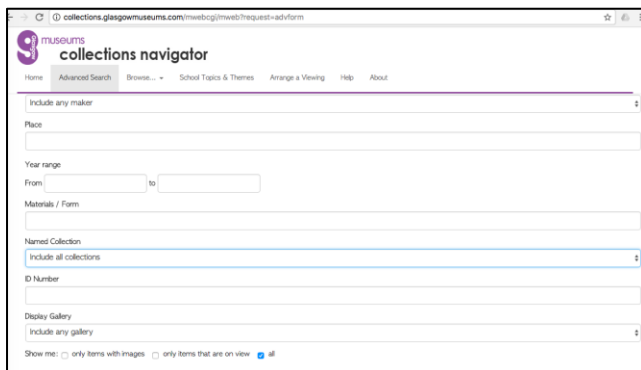

Select “Burrell Collection: Furniture” from drop-down menu to restrict search

For content, corrections and comments:
Rachel.King@Glasgowlife.org.uk

Laura.Bauld@Glasgowlife.org.uk