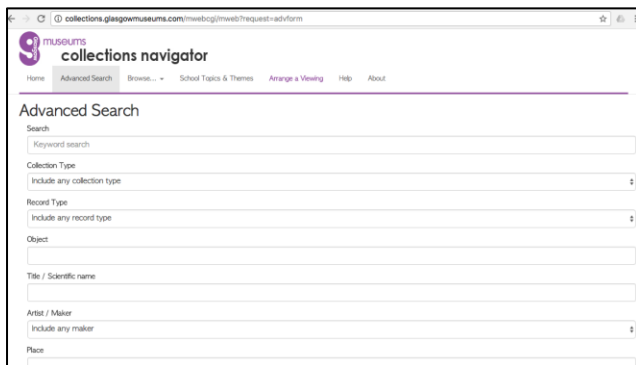

Scroll down to “Named Collection”